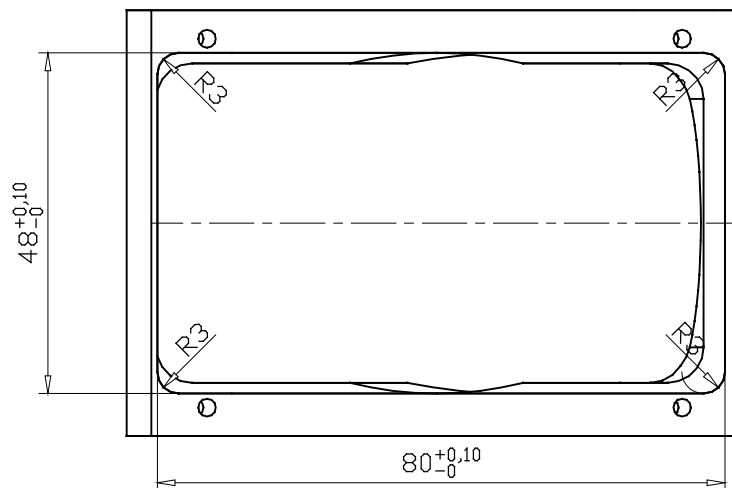

view B

view A

MANGER2	2015/01/05
Material: 6060 Black anodized	